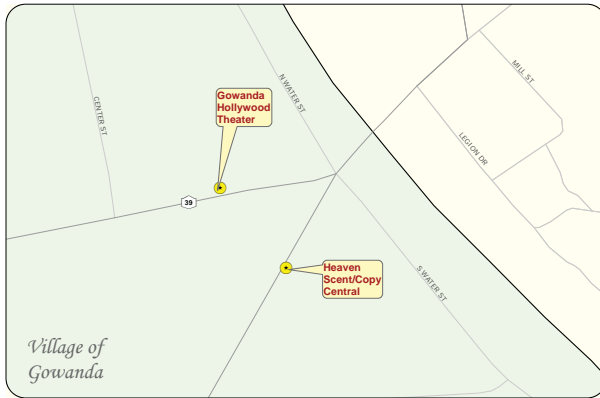

*Some roads may be dirt.

Please refer to the brochure for description of products sold at each shop.

DISCLAIMER:

Please be aware that Amish businesses move and may no longer be in the locations indicated in this map or chart.

Amish Shops

-  Amish Trail
-  Amish Country
-  **Sample** Local Business
-  **137** **Sample** Amish Business

This map was created using GIS & GPS technology. Prepared by Cattaraugus County Department of Economic Development, Planning, & Tourism & Real Property & GIS Services 303 Court Street Little Valley, NY 14755 (716) 938-9111 Daniel T Martonis - Real Property & GIS Director Chris Holeywinski - GIS Coordinator Updated 2018

Inset Maps from front: Randolph, South Dayton & Gowanda

AmishTrail.com