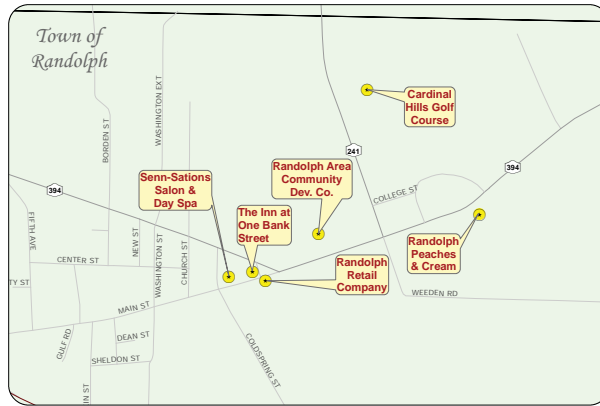

*Some roads may be dirt.

Please refer to the brochure for description of products sold at each shop.

DISCLAIMER:

Please be aware that Amish businesses move and may no longer be in the locations indicated in this map or chart.

Amish Shops

-  Amish Trail
-  Amish Country
-  **Sample** Local Business
-  **137** **Sample** Amish Business

This map was created using GIS & GPS technology. Prepared by Cattaraugus County Department of Economic Development, Planning, & Tourism & Real Property & GIS Services 303 Court Street Little Valley, NY 14755 (716) 938-9111 Daniel T Martonis - Real Property & GIS Director Chris Holeywinski - GIS Coordinator Updated 2018

Inset Maps from front: Randolph, South Dayton & Gowanda

AmishTrail.com