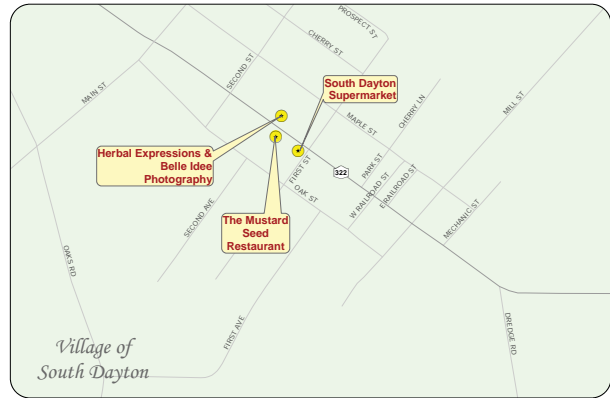

*Some roads may be dirt.

Please refer to the brochure for description of products sold at each shop.

DISCLAIMER:

Please be aware that Amish businesses move and may no longer be in the locations indicated in this map or chart.

Amish Shops

-  Amish Trail
-  Amish Country
-  **Sample** Local Business
-  **137** **Sample** Amish Business

This map was created using GIS & GPS technology. Prepared by Cattaraugus County Department of Economic Development, Planning, & Tourism & Real Property & GIS Services 303 Court Street Little Valley, NY 14755 (716) 938-9111 Daniel T Martonis - Real Property & GIS Director Chris Holeywinski - GIS Coordinator Updated 2018

Inset Maps from front: Randolph, South Dayton & Gowanda

AmishTrail.com